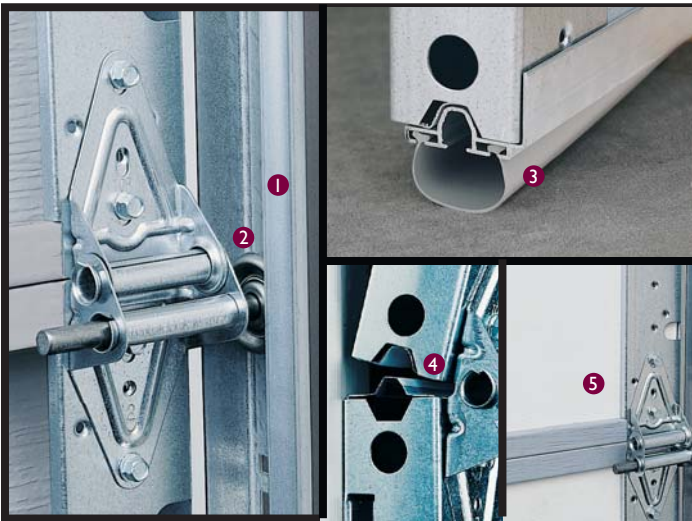

DECADE II™

Raynor Traditions Series™

DELUXE • 1 OR 2-LAYER CONSTRUCTION
STEEL OR STEEL + INSULATION

“FOR AS LONG AS YOU OWN YOUR HOME” SECTION WARRANTY

Rugged Inside, Outside And In-Between.

Decade II, with flush-mounted stainless steel rivets, welded stile/rail construction, hot-dipped galvanized hardware and steel ball-bearing rollers, is built to work as great as it looks.

Decade II features tongue-and-groove meeting rail joints to seal out the elements. And the optional, environmentally safe, expanded polystyrene insulation increases energy efficiency and provides you with quieter door operation—a big advantage if you have an attached garage.

Choose the color that complements your home from a palette of five, then add your favorite panel design and window style to create a door that is uniquely yours.

Built To Last.

Decade II has heavy-duty, 24 gauge hot-dipped galvanized steel sections with an epoxy primer and a baked-on polyester finish to resist rust and impact. A galvanized steel track ① and durable, steel wheel, ball-bearing rollers ② assure long-lasting performance. To protect against the elements, a bottom weatherseal ③ provides an effective barrier along the entire length of the door. Roll-formed tongue-and-groove meeting rails ④ seal out wind, rain and snow. Finally, a thick core of optional polystyrene insulation ⑤ helps keep your garage quieter and more comfortable.

2" Thick Door Sections

Decade II's 2" thick door sections are made from high-strength, impact-resistant 24-gauge steel.

- ① Baked-on finish
- ② Epoxy primer
- ③ Galvanized layer
- ④ 24-gauge steel
- ⑤ Optional polystyrene insulation