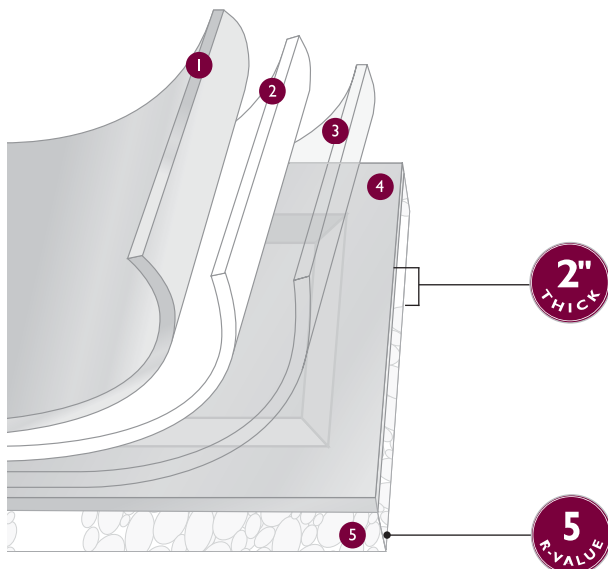

Decade II features tongue-and-groove meeting rail joints to seal out the elements. And the optional, environmentally safe, expanded polystyrene insulation increases energy efficiency and provides you with quieter door operation—a big advantage if you have an attached garage.

Choose the color that complements your home from a palette of five, then add your favorite panel design and window style to create a door that is uniquely yours.

Built To Last.

Decade II has heavy-duty, 24 gauge hot-dipped galvanized steel sections with an epoxy primer and a baked-on polyester finish to resist rust and impact. A galvanized steel track ① and durable, steel wheel, ball-bearing rollers ② assure long-lasting performance. To protect against the elements, a bottom weatherseal ③ provides an effective barrier along the entire length of the door. Roll-formed tongue-and-groove meeting rails ④ seal out wind, rain and snow. Finally, a thick core of optional polystyrene insulation ⑤ helps keep your garage quieter and more comfortable.

2" Thick Door Sections

Decade II's 2" thick door sections are made from high-strength, impact-resistant 24-gauge steel.

- ① Baked-on finish
- ② Epoxy primer
- ③ Galvanized layer
- ④ 24-gauge steel
- ⑤ Optional polystyrene insulation